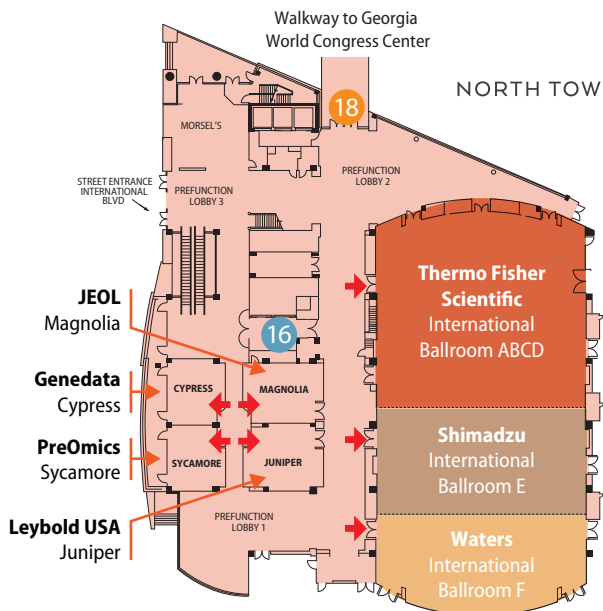

NORTH TOWER

NORTH TOWER | M4

NORTH TOWER | M2

NORTH TOWER | M3

NORTH TOWER | M1

ELEVATORS

- 13 Guest Room Elevators (North Tower M1, M4, N6-28)
- 16 Meeting Room Elevators (North Tower M1-M4)

LANDMARKS

- = Skybridge
- 18 Walkway to Georgia World Congress Center and College Football Hall of Fame

RESTROOMS