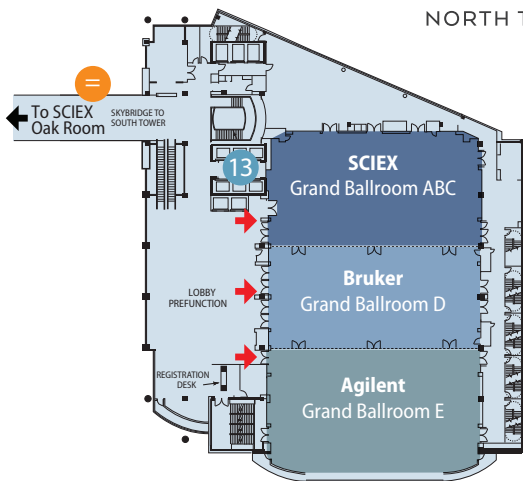

NORTH TOWER

NORTH TOWER | M4

NORTH TOWER | M2

NORTH TOWER | M3

NORTH TOWER | M1

ELEVATORS

- 13 Guest Room Elevators (North Tower M1, M4, N6-28)
- 16 Meeting Room Elevators (North Tower M1-M4)

LANDMARKS

- = Skybridge
- 18 Walkway to Georgia World Congress Center and College Football Hall of Fame

RESTROOMS