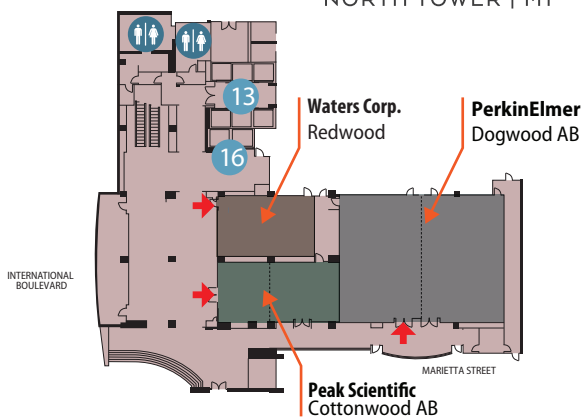

NORTH TOWER

NORTH TOWER | M4

NORTH TOWER | M2

NORTH TOWER | M3

NORTH TOWER | M1

ELEVATORS

- 13 Guest Room Elevators (North Tower M1, M4, N6-28)
- 16 Meeting Room Elevators (North Tower M1-M4)

LANDMARKS

- = Skybridge
- 18 Walkway to Georgia World Congress Center and College Football Hall of Fame

RESTROOMS