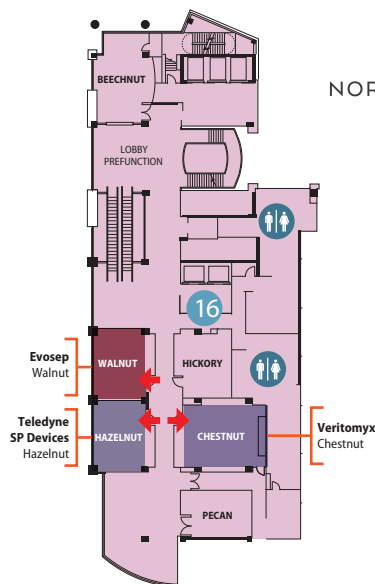

NORTH TOWER

NORTH TOWER | M4

NORTH TOWER | M2

NORTH TOWER | M3

NORTH TOWER | M1

ELEVATORS

- 13 Guest Room Elevators (North Tower M1, M4, N6-28)
- 16 Meeting Room Elevators (North Tower M1-M4)

LANDMARKS

- = Skybridge
- 18 Walkway to Georgia World Congress Center and College Football Hall of Fame

RESTROOMS